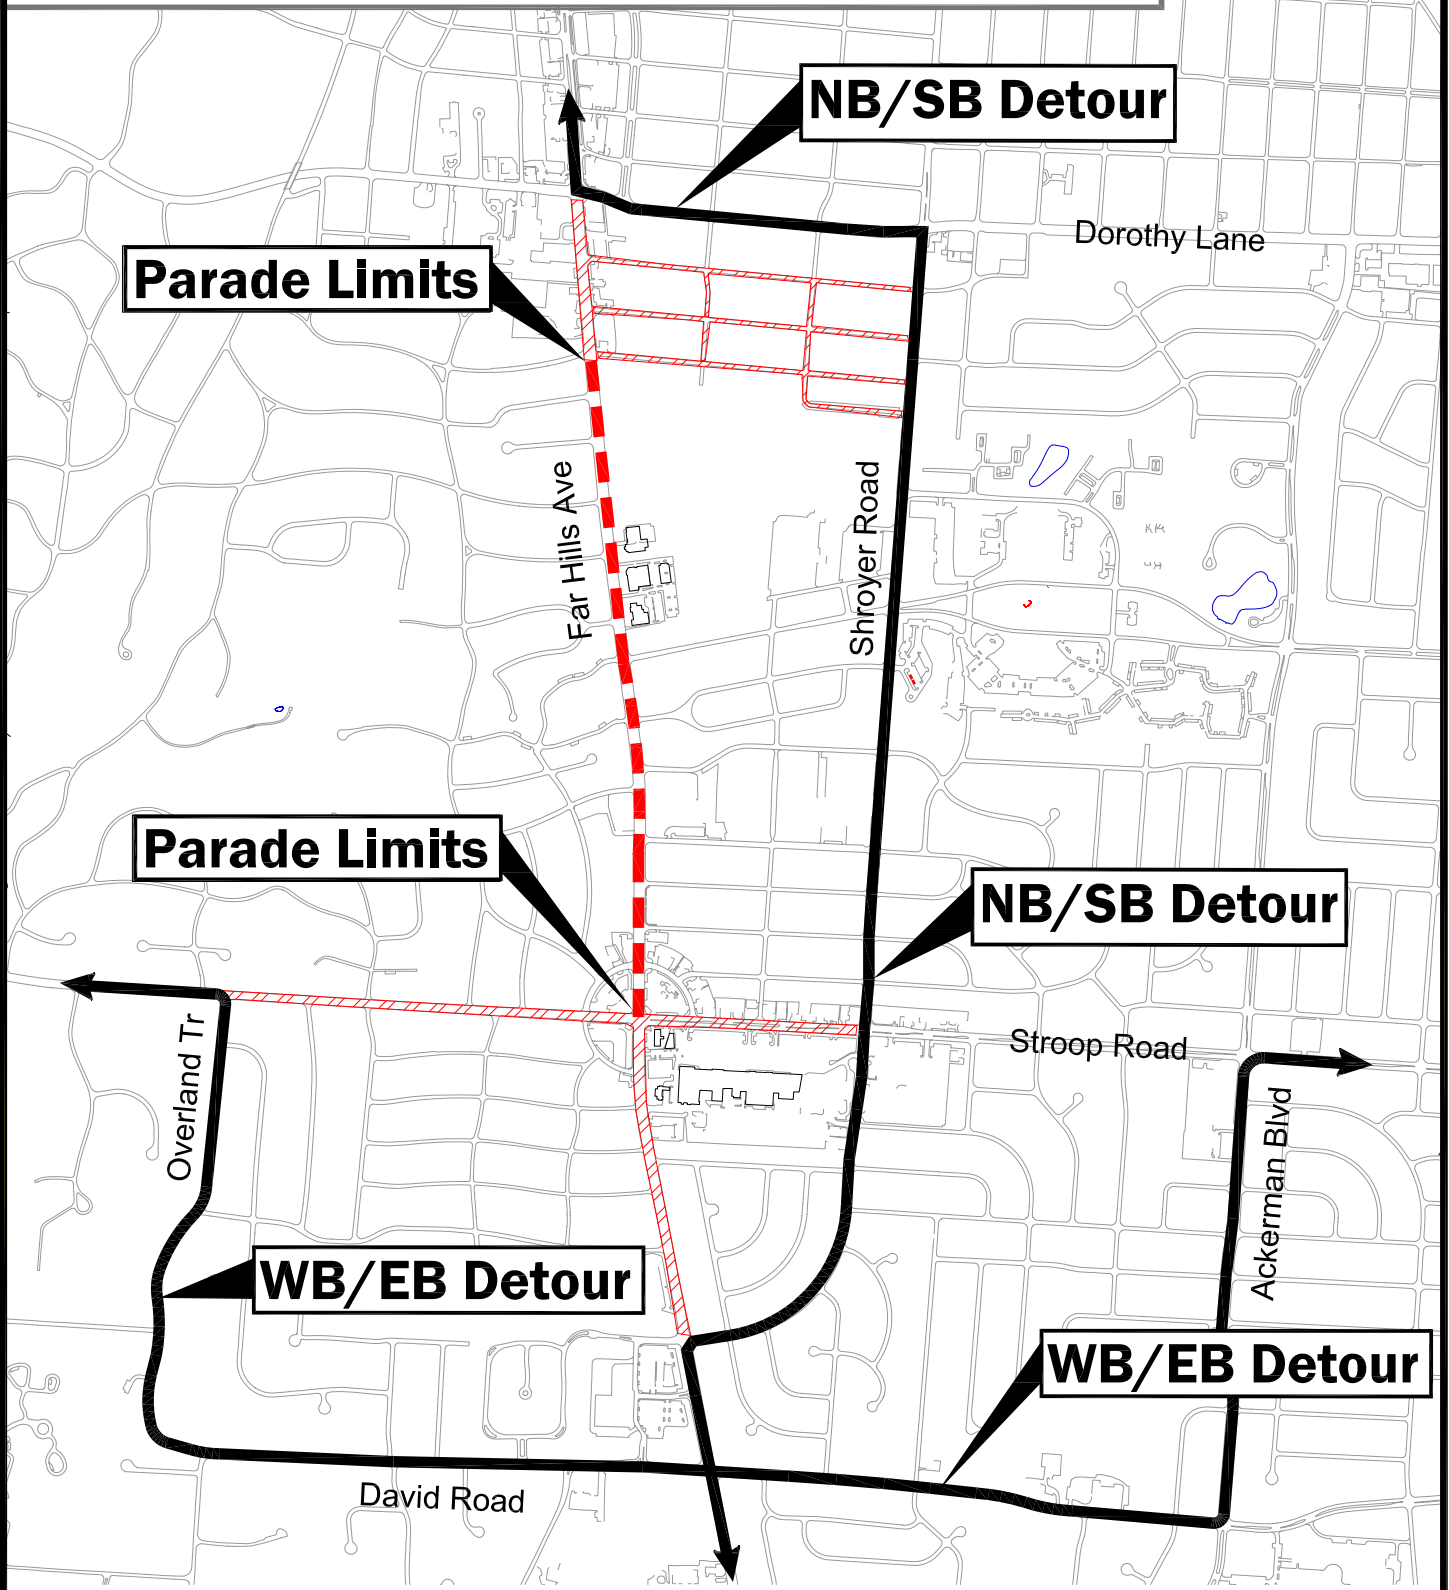

Labor Day Road Closures

Roads Closed from 0200 thru 1300

19

Questions? Contact:
Brad Walwer
City of Kettering
(o) 937-296-2523

General Information Map
**** Roads Closed From 0200 thru 1300 ****
▨ Roads Closed
▬ Parade Route