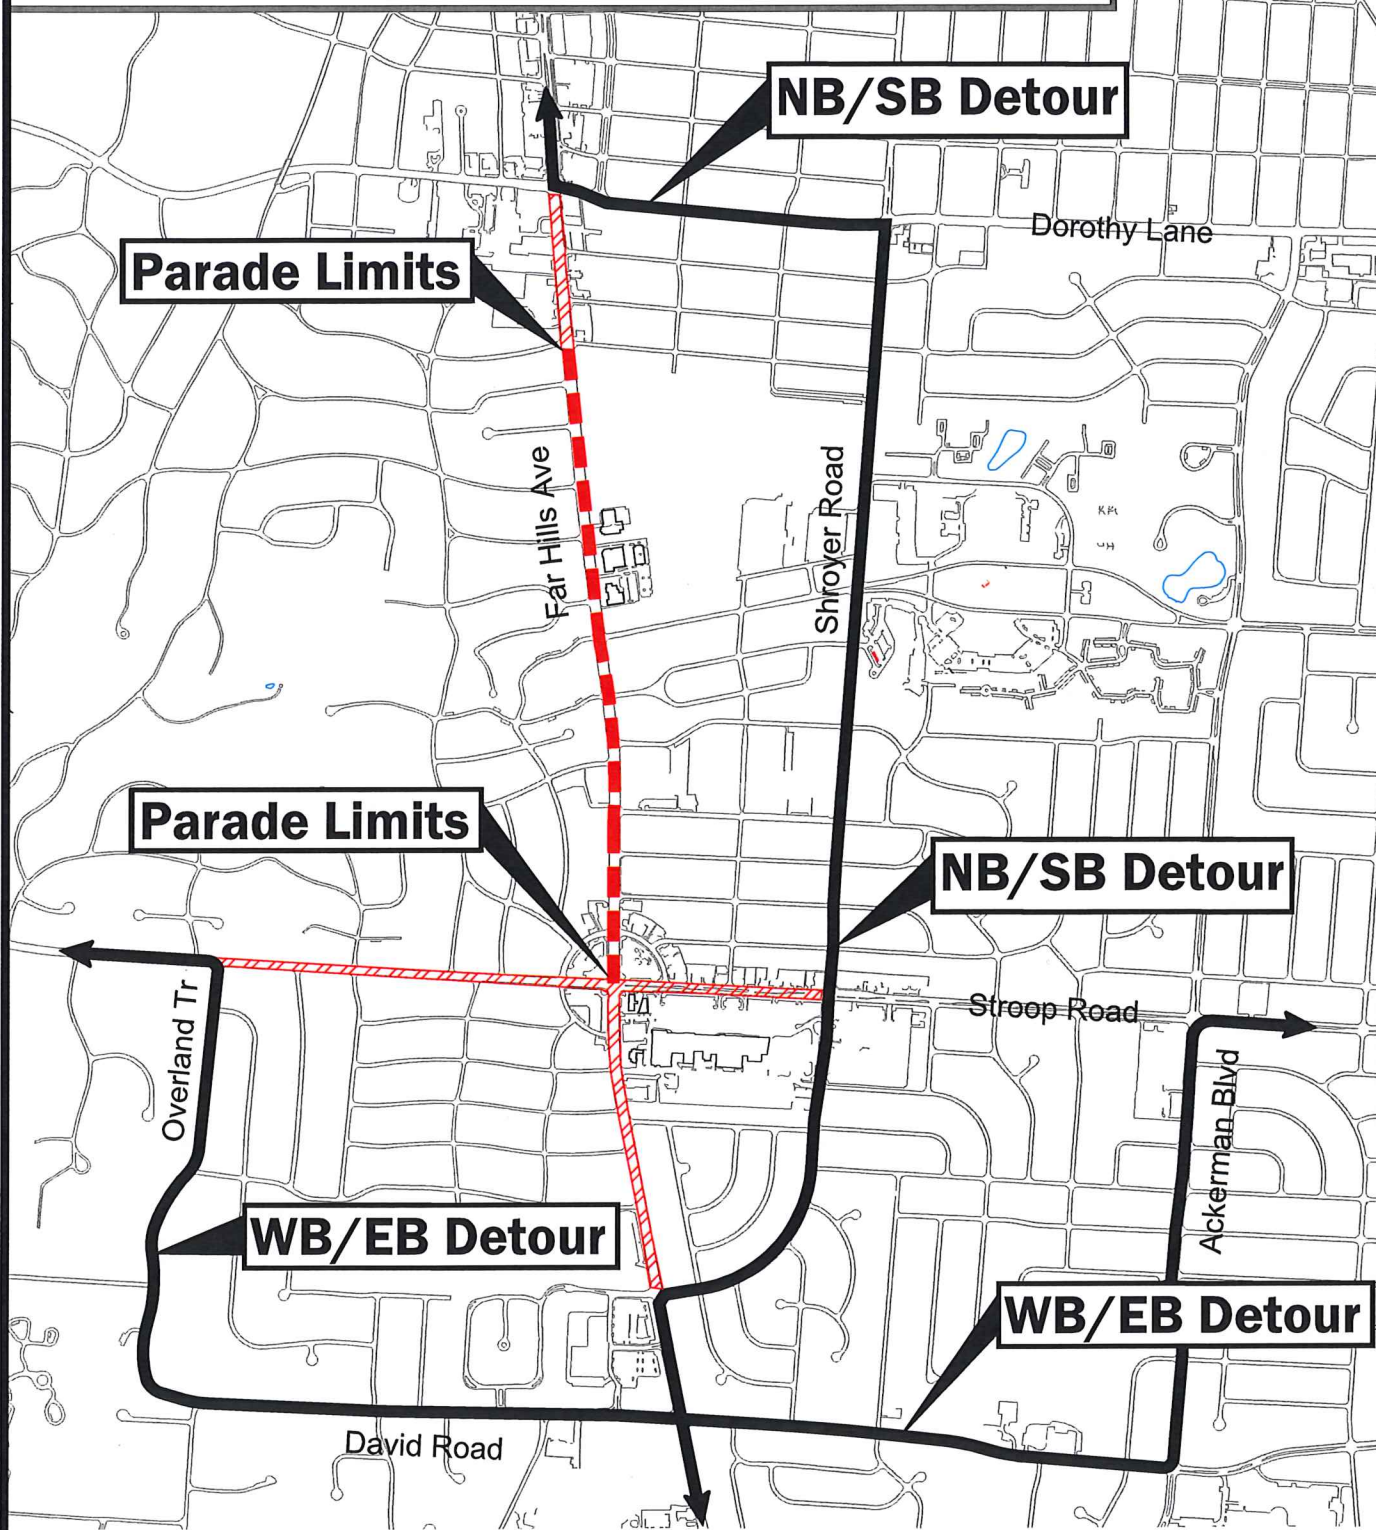

Labor Day Road Closures

Roads Closed from 0200 thru 1300

19

Questions? Contact:
Marcus Cox
City of Kettering
(o) 937-296-2508

General Information Map
**** Roads Closed From 0200 thru 1300 ****
▨ Roads Closed
- - - Parade Route