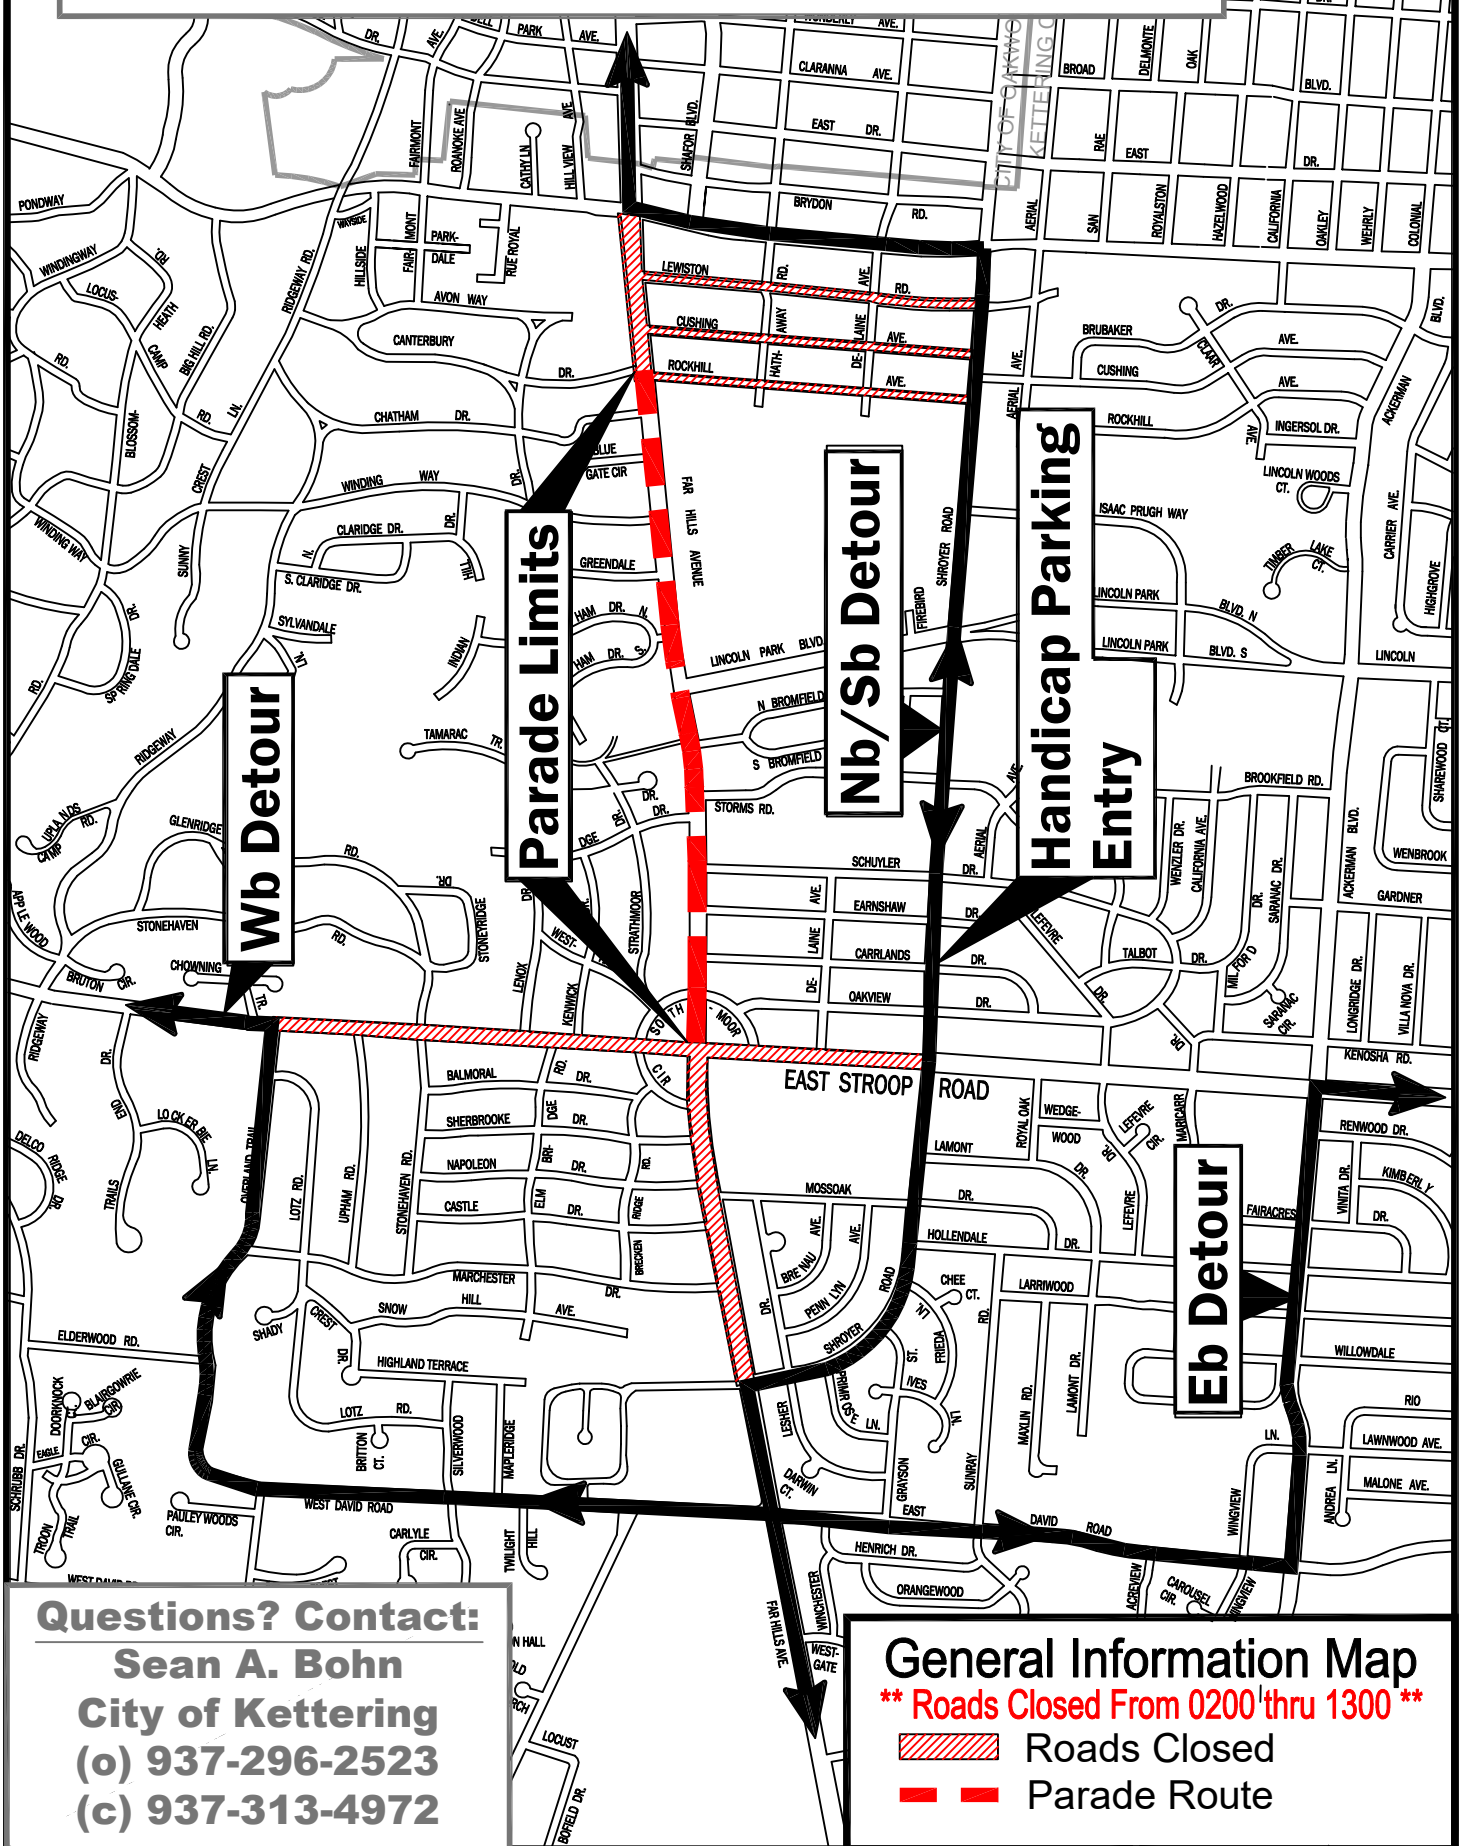

Labor Day Road Closures

Roads Closed from 0200 thru 1300

Wb Detour

Parade Limits

Nb/Sb Detour

Handicap Parking Entry

Eb Detour

Questions? Contact:
Sean A. Bohn
City of Kettering
(o) 937-296-2523
(c) 937-313-4972

General Information Map
**** Roads Closed From 0200 thru 1300 ****
 Roads Closed
 Parade Route