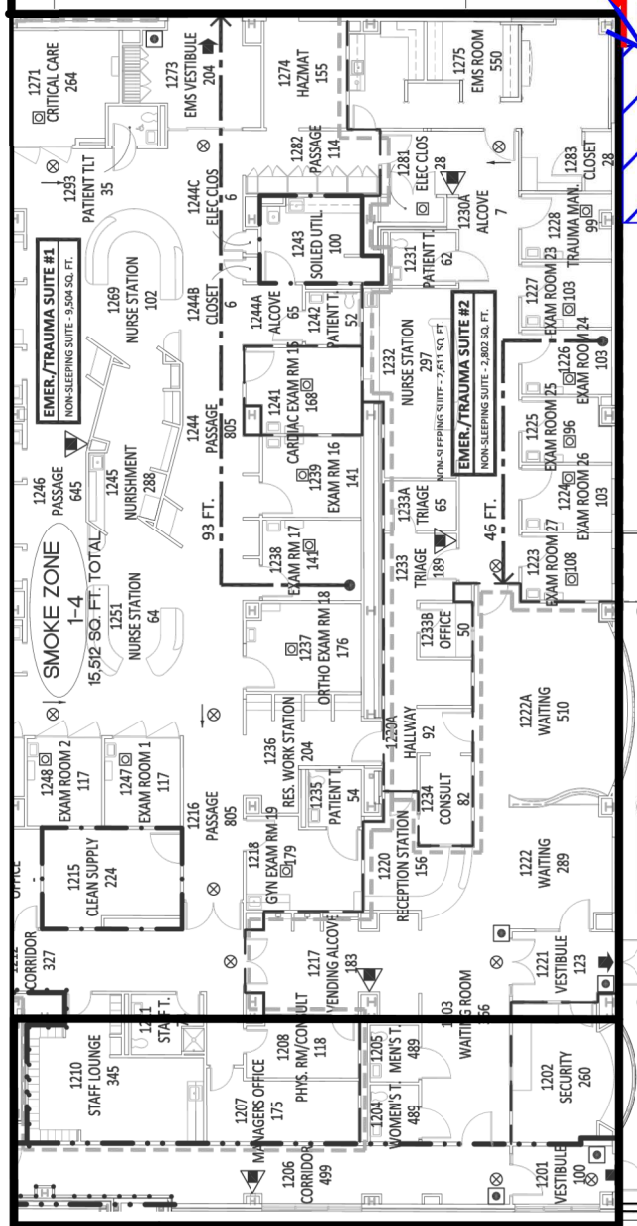

Demo, Grade and Rework for new temporary EMS Route

Temporary Canopy

Construction Barcade

Doctors Parking

Barrier

Handicap Parking

Barrier

Enter

EMS

Exit

Enter

Public

Exit