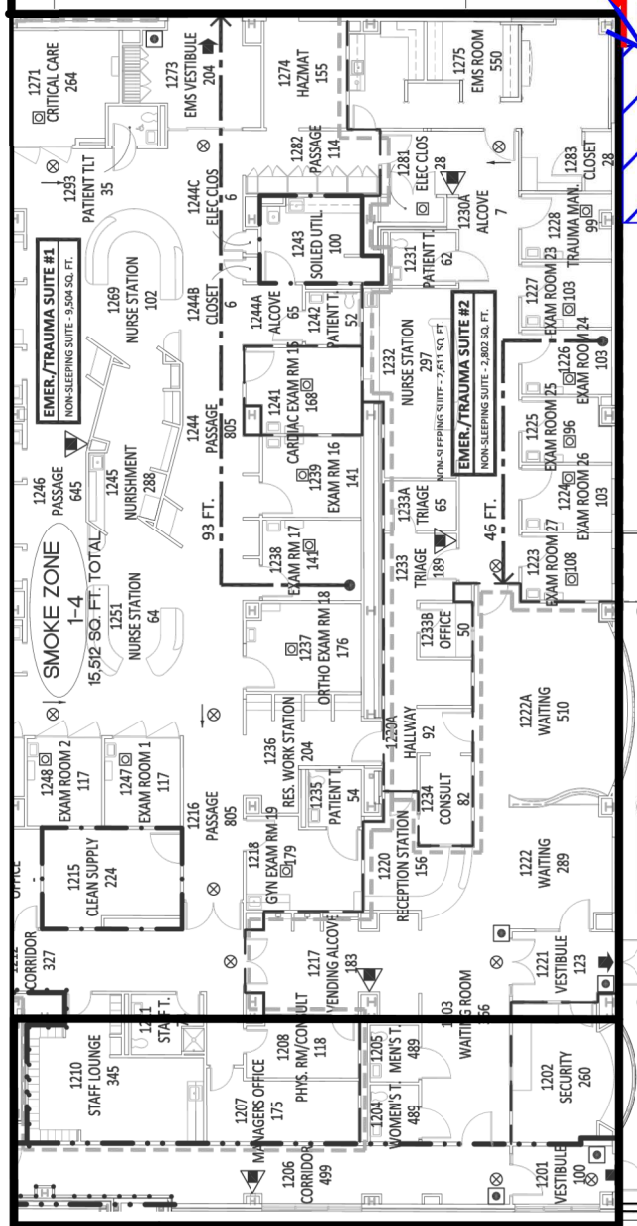

Demo, Grade and Rework for new temporary EMS Route

Temporary Canopy

Construction Barcade

Barrier

One Way

Handicap Parking

Enter

EMS

Exit

Barrier

Enter

Public

Exit