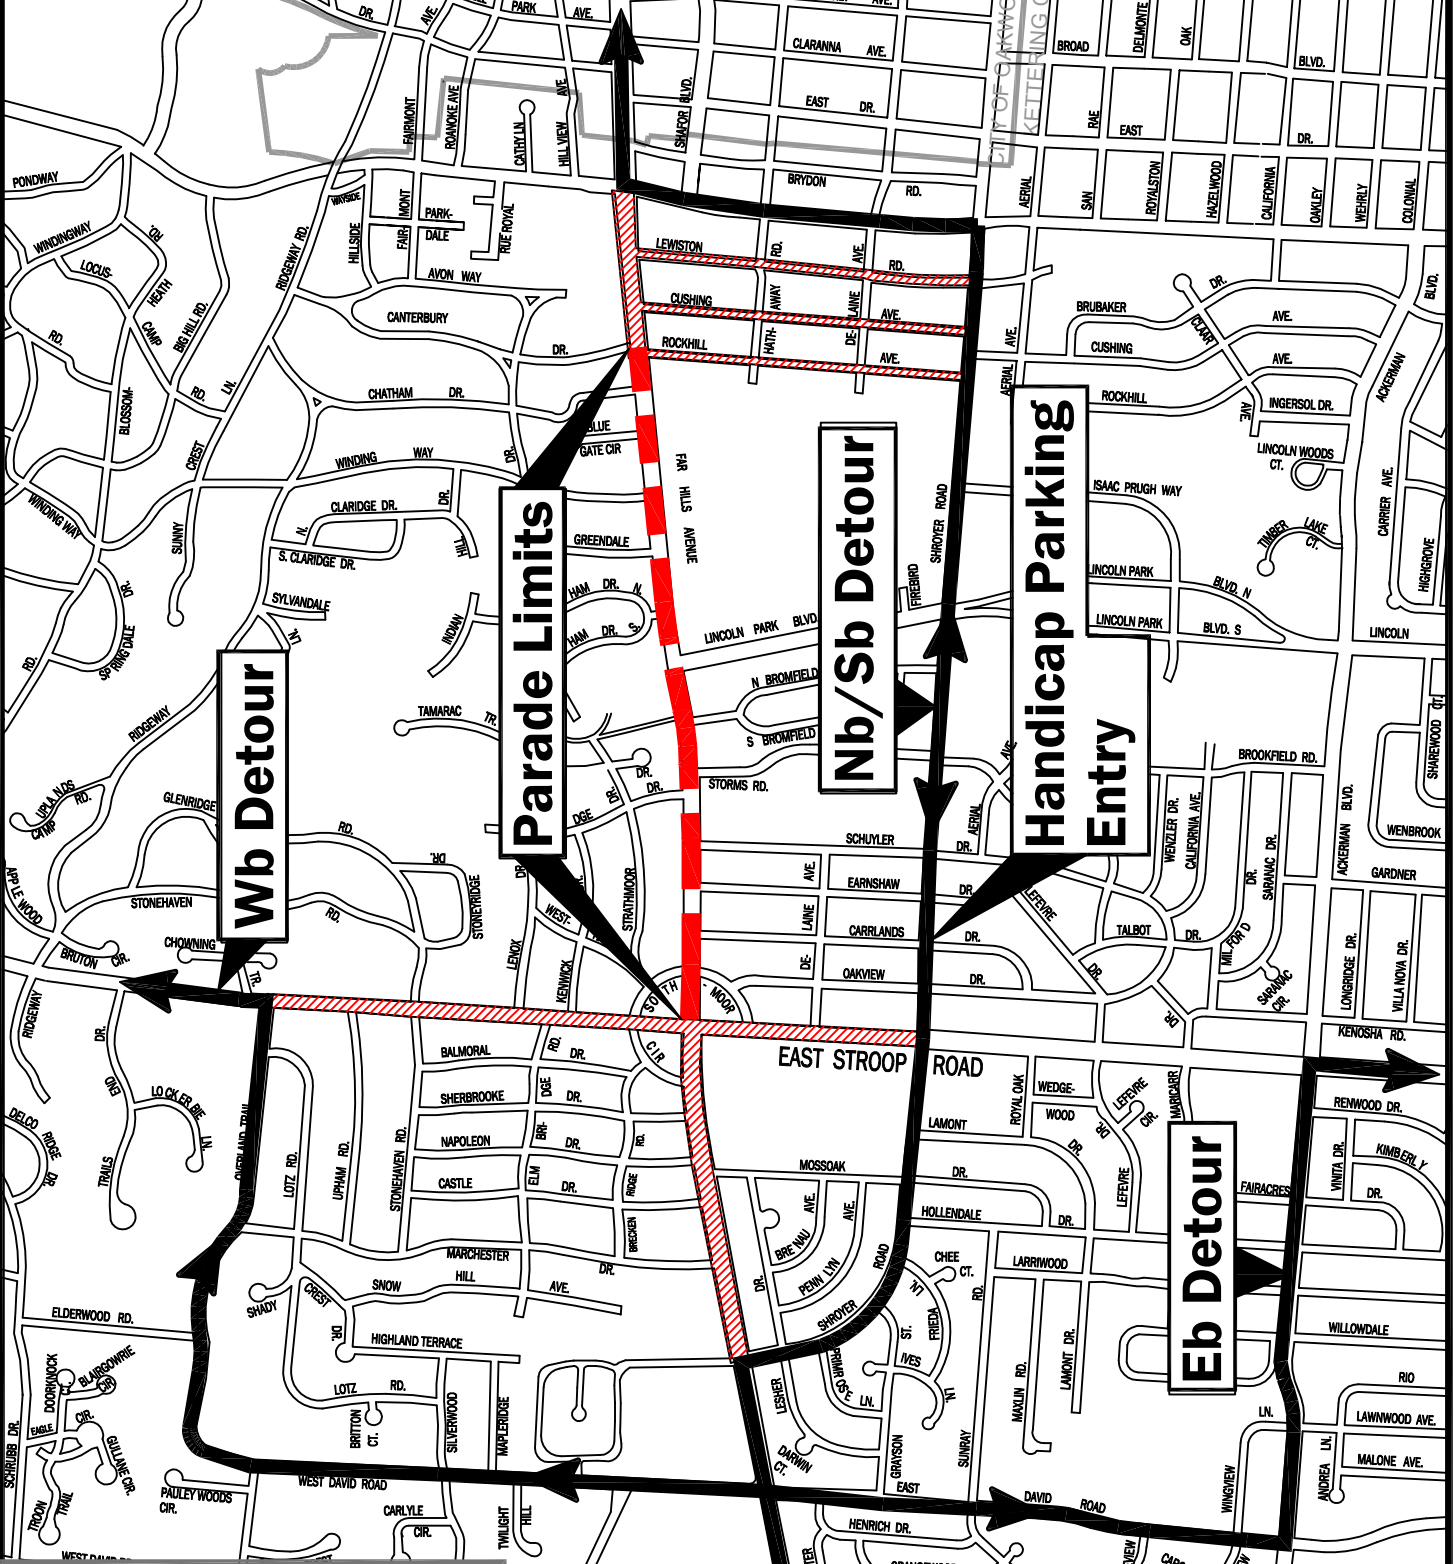

Labor Day Road Closures

Roads Closed from 0200 thru 1300

Wb Detour

Parade Limits

Nb/Sb Detour

Handicap Parking Entry

Eb Detour

Questions? Contact:
KFD Battalion Chief
Jon Durrenberg
(HQ) 937-296-2489
(C) 937-626-7213

General Information Map
**** Roads Closed From 0200 thru 1300 ****
 Roads Closed
 Parade Route